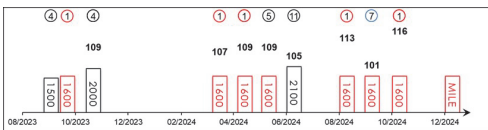

Last Run Replay

HKG Starts : 0 (0-0-0-0-0) Right-handed : 7 (4-0-0-0-3) Jockey : 0 (0-0-0-0-0)
Pre Import : 0 (0-0-0-0-0) Sha Tin-Turf : 0 (0-0-0-0-0) GF+ : 0 (0-0-0-0-0)
Lifetime : 10 (5-0-0-2-3) Non-Turf : 0 (0-0-0-0-0) Good : 0 (0-0-0-0-0)
2024 : 7 (4-0-0-0-3) Distance : 7 (5-0-0-0-2) Yielding : 0 (0-0-0-0-0)
G1 : 4 (0-0-0-1-3) Course & Dist : 0 (0-0-0-0-0) Soft/Hvy : 10 (5-0-0-2-3)
First Up : 3 (2-0-0-1-0) 1400-1800 : 8 (5-0-0-1-2) HK$: 2,309,450
G1 win : Nil

Table with columns: Pos, Date, Perf Rating, Race Category & Name, Track, Dist/Course/Going, Wt, Jockey, Draw Race Sectional Time, Race Time, Horse Final, Position in Running, Finish, Odds, Winner/Second. Rows include 4/8, 1/7, 4/7, 1/3, 1/6, 5/13, 11/14, 1/7, 7/7, 1/11.

Sold for €1.5 million immediately after winning the Prix Daniel Wildenstein at Longchamp in October. Took the trail, in 4th, behind a good pace on that occasion and won well. Had previously been ridden more prominently. Very effective on soft and very soft ground. Beaten less than 2L in the Poule d'Essai des Poulains on soft ground. Five wins in France from 10 starts, also boasting two Group 3 scores.

Running Style:

14 Starters.

[ ] International Rating.

See "Barrier Trial Information" at B35.

See "SPEED MAP" at the back page of the Full Race Form.