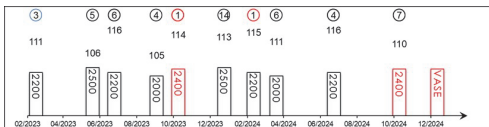

Last Run Replay

HKG Starts : 0 (0-0-0-0-0) Right-handed : 10 (3-0-1-1-5) Jockey : 0 (0-0-0-0-0) Pre Import : 0 (0-0-0-0-0) Sha Tin-Turf : 0 (0-0-0-0-0) GF+ : 14 (2-2-1-1-8) Lifetime : 18 (4-2-2-2-8) Non-Turf : 0 (0-0-0-0-0) Good : 1 (0-0-1-0-0) 2024 : 4 (1-0-0-1-2) Distance : 5 (3-0-0-0-2) Yielding : 3 (2-0-0-1-0) G1 : 6 (0-0-0-1-5) Course & Dist: 0 (0-0-0-0-0) Soft/Hvy : 0 (0-0-0-0-0) First Up : 8 (0-1-1-2-4) 2200-2800 : 13 (4-0-2-1-6) HK$: 15,366,160 G1 win : Nil

Table with columns: Pos, Date, Perf Rating, Race Category & Name, Track, Dist/Course/Going, Wt, Jockey, Draw Race, Sectional Time, Race Time, Horse Final, Position in Running, Finish, Odds, Winner/Second. Includes race history for PRADARIA (JPN).

Returned from a let-up with solid effort behind Chevalier Rose in the Kyoto Daishoten in October when his condition just looked to give out late. Previous run, in June, was a brave on-pace 4th to Blow The Horn in Takarazuka Kinen run in driving rain. Boasts three Group 2 wins at 2200 and 2400m. Usually races close to the speed and handles all conditions.

8 錶之五知 FIVE G PATCH (IRE) ex Collins Street 6 b/r/g Camelot (GB) - Uliana (USA) (Darshaan (GB)) Owner(s): Lam Wai Ying

告東尼 (中國香港) A S Cruz (HKG) Win 8.6% Place 27.0% 艾道拿 (11) B Avdulla Win 5.3% Place 19.7% 126 lb [113]