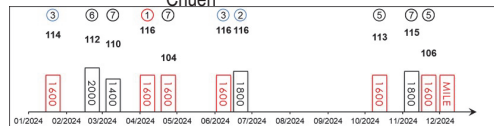

Last Run Replay

HKG Career : 35 (6-6-6-4-13) Right-handed: 35 (6-6-6-4-13) Jockey : 3 (1-0-1-0-1)
Pre Import : 4 (4-0-0-0-0) Sha Tin-Turf : 33 (5-6-5-4-13) GF+ : 7 (0-1-2-0-4)
Lifetime : 39 (10-6-6-4-13) Non-Turf : 0 (0-0-0-0-0) Good : 30 (9-5-4-4-8)
2024/25 : 3 (0-0-0-0-3) Distance : 20 (4-2-5-1-8) Yielding : 1 (0-0-0-1-0)
G1 : 8 (0-1-1-1-5) Course & Dist: 18 (3-2-4-1-8) Soft/Hvy : 1 (1-0-0-0-0)
First Up : 7 (3-0-0-1-3) 1400-1800 : 35 (8-6-6-4-11) HK$: 28,788,850
G1 win : Nil

Table with columns: Pos, Date, Perf Rating, Race Category & Name, Track, Dist/Course/Going, Wt, Jockey, Draw, Race Sectional Time, Race Time, Horse Final, Position in Running, Finish, Odds, Winner/Second. Includes race history for Beauty Joy (AUS).

Steady performer with six wins, six 2nd and six 3rd from 35 starts in Hong Kong. Winner of the 2024 Chairman's Trophy. Previously claimed 2022 Lion Rock Trophy and Premier Cup, too. Fifth first-up in the Sha Tin Trophy in October before finishing 7th in the Sa Sa Ladies' Purse. Ran a fair 5th behind Voyage Bubble in the BOCHK Private Wealth Jockey Club Mile latest. Versatile. No ground concerns.

Running Style: