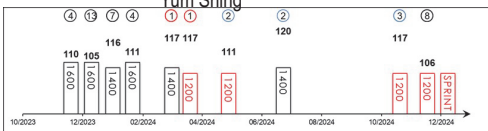

Last Run Replay

HKG Career : 29 (13-8-3-2-3) Right-handed : 27 (11-8-3-2-3) Jockey : 6 (2-2-1-0-1)
Pre Import : 0 (0-0-0-0-0) Sha Tin-Turf : 28 (12-8-3-2-3) GF+ : 9 (3-4-1-1-0)
Lifetime : 29 (13-8-3-2-3) Non-Turf : 0 (0-0-0-0-0) Good : 19 (10-3-2-1-3)
2024/25 : 2 (0-0-1-0-1) Distance : 9 (5-2-1-0-1) Yielding : 1 (0-1-0-0-0)
G1 : 10 (3-3-2-1-1) Course & Dist: 8 (4-2-1-0-1) Soft/Hvy : 0 (0-0-0-0-0)
First Up : 5 (3-1-1-0-0) 1000-1200 : 10 (6-2-1-0-1) HK$: 81,869,256
G1 win : 2024 AI Quoz Sprint 1200m, 2024 Queen's Silver Jubilee Cup 1400m, 2022 LONGINES Hong Kong Mile 1600m

Pos	Date	Perf Rating	Race Category & Name	Track	Dist/Course/Going	Wt	Jockey	Draw	Race Sectional Time	Race Time	Horse Final	Position in Running	Finish	Odds	Winner/Second
4/5	19/11/23	110	G2 BOCHK Private Wealth JC Mile	ST, HKG	1600 RH GF	128	M Chadwick	4	22.⁸⁴ 22.⁹¹ 22.⁸⁷	1:33.⁸⁴	23.⁶⁰	1 1 2	4^{4-3/4}	1.7F	Beauty Eternal
13/14	10/12/23	105	G1 LONGINES Hong Kong Mile	ST, HKG	1600 RH G	126	C Soumillon	3	22.⁹¹ 23.⁶⁷ 22.⁴⁵	1:34.¹⁰	23.⁶⁷	2 3 4	13^{8-3/4}	10	Golden Sixty
7/8	1/1/24	116	G3 Chinese Club Challenge Cup - hcp	ST, HKG	1400 RH G	135	H Bowman	1	22.²⁹ 22.⁹⁵ 22.⁹¹	1:21.⁹⁸	23.⁶⁴	1 2 2	7^{4-1/2}	3.3F	Taj Dragon
4/8	21/1/24	111	G1 Stewards' Cup	ST, HKG	1600 RH G	126	H Bowman	2	23.⁰⁷ 23.⁴³ 22.⁵⁹	1:33.⁹⁷	23.¹⁵	1 1 2	4^{3-1/2}	5.8	Voyage Bubble
1/10	10/3/24	117	G1 Queen's Silver Jubilee Cup	ST, HKG	1400 RH G	126	B Avdulla	3	22.⁸³ 23.²⁹ 22.⁵³	1:22.¹⁸	22.⁶³	1 1 1	1¹	11	Galaxy Patch
1/12	30/3/24	117	G1 AI Quoz Sprint	MEY, UAE	1200 St G	130	B Avdulla	5	- - -	1:07.⁵⁰	-	- - -	1^{0.8}	3	Star Of Mystery
2/11	28/4/24	111	G1 Chairman's Sprint Prize	ST, HKG	1200 RH Y	126	B Avdulla	7	23.⁴⁸ 22.⁰⁷ 23.⁷⁸	1:09.³³	23.⁹⁹	- 1 2	2^{1-1/2}	2.4F	Invincible Sage
2/7	23/6/24	120	G3 Premier Cup - hcp	ST, HKG	1400 RH GF	135	B Avdulla	6	21.⁶⁸ 23.⁵⁴ 23.³¹	1:21.⁷⁷	23.³⁸	1 1 1	2^N	2.4F	Mugen
3/13	20/10/24	117	G2 Premier Bowl - hcp	ST, HKG	1200 RH GF	135	B Avdulla	3	23.²⁶ 21.⁹⁵ 22.³⁶	1:07.⁵⁷	22.⁸²	- 1 1	3³	9.3	Ka Ying Rising
8/12	17/11/24	106	G2 BOCHK Private Banking JC Sprint	ST, HKG	1200 RH G	128	B Avdulla	4	23.¹² 21.⁹⁷ 22.³⁴	1:07.⁴³	22.⁹⁷	- 4 4	8^{6-3/4}	10	Ka Ying Rising
	8/12/24		G1 LONGINES Hong Kong Sprint	ST, HKG	1200 RH	126	B Avdulla	2							

Champion Sprinter in 2023/24. Winner of the 2022 LONGINES Hong Kong Mile. Scored an all-the-way win in the 2023 Sha Tin Trophy before losing form. Stepped back in trip and has improved out of sight, winning the Queen's Silver Jubilee Cup and AI Quoz Sprint. Fine effort first-up for third behind Ka Ying Rising in the Premier Bowl carrying 135lb. Likes to lead and does his best racing there.

Running Style: