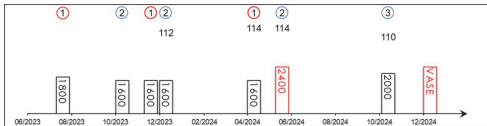

Last Run Replay

HKG Starts : 0 (0-0-0-0-0)	Right-handed: 5 (2-2-1-0-0)	Jockey : 1 (1-0-0-0-0)
Pre Import : 0 (0-0-0-0-0)	Sha Tin-Turf : 0 (0-0-0-0-0)	GF+ : 7 (3-3-1-0-0)
Lifetime : 7 (3-3-1-0-0)	Non-Turf : 0 (0-0-0-0-0)	Good : 0 (0-0-0-0-0)
2024 : 3 (1-1-1-0-0)	Distance : 1 (0-1-0-0-0)	Yielding : 0 (0-0-0-0-0)
G1 : 4 (1-2-1-0-0)	Course & Dist: 0 (0-0-0-0-0)	Soft/Hvy : 0 (0-0-0-0-0)
First Up : 4 (2-1-1-0-0)	2200-2800 : 1 (0-1-0-0-0)	HK$: 16,461,350
G1 win : 2024 Oka Sho (Japanese 1000 Guineas) 1600m		

Pos	Date	Perf Rating	Race Category & Name	Track	Dist/Course/Going	Wt	Jockey	Draw	Race Sectional Time	Race Time	Horse Final	Position in Running	Finish	Odds	Winner/Second
1/6	23/7/23	-	2yo newcomer	SAP, JPN	1800 RH GF	121	T Yokoyama	5	25.70 24.40 23.20	1:51.10	35.00	3 3 3	1 1/5	2.7	Fine Line
2/7	1/10/23	-	2yo fillies 1 win	NAK, JPN	1600 RH GF	121	T Yokoyama	5	23.00 24.80 23.80	1:35.80	35.10	4 6 6	2 Nose	2.4F	Spring Nova
1/9	19/11/23	-	2yo fillies 1 win	TOK, JPN	1600 LH GF	121	T Marquand	6	24.00 23.50 22.40	1:33.80	33.60	- 4 4	1 0.8	2.9F	Teleos Sarah
2/18	10/12/23	112	G1 Hanshin Juvenile Fillies - 2yo fillies	HSN, JPN	1600 RH GF	121	C Lemaire	6	23.30 23.10 23.10	1:32.60	33.50	- 11 10	2 Nk	8.7	Ascoli Piceno
1/18	7/4/24	114	G1 Oka Sho (Japanese 1000 Guineas) - 3yo fillies	HSN, JPN	1600 RH GF	121	J Moreira	12	23.00 23.20 22.70	1:32.20	33.40	- 11 8	1 0.8	4.3	Ascoli Piceno
2/18	19/5/24	114	G1 Yushun Himba (Japanese Oaks) - 3yo fillies	TOK, JPN	2400 LH GF	121	K Tosaki	7	25.70 25.60 22.90	2:24.90	34.00	9 9 12	2 0.5	2.3F	Cervinia
3/15	13/10/24	110	G1 Shuka Sho - 3yo fillies	KYO, JPN	2000 RH GF	121	K Tosaki	14	23.00 23.80 24.50	1:57.10	34.30	10 11 10	3 2.3	3.9	Cervinia
	8/12/24		G1 LONGINES Hong Kong Vase	ST, HKG	2400 RH	117	J Moreira	13							

Won three of first five starts from 1600m to 1800m including the Japanese 1000 Guineas before stepping up in trip. Ran on well when runner-up to Cervinia in the Japanese Oaks in May. Then a break before again finishing well behind Cervinia when 3rd in the Shuka Sho in October. Likely to settle midfield or further back. Unknown on soft ground. Running Style:

13 Starters.

[ ] International Rating.

PP Bonus If the horse wins this race, its owner will receive a Top-Up Bonus of HK$1,500,000.

See "Barrier Trial Information" at B35.

See "SPEED MAP" at the back page of the Full Race Form.