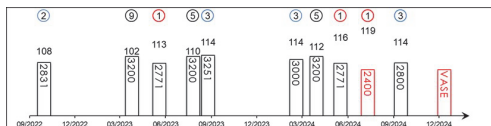

Last Run Replay

HKG Starts : 0 (0-0-0-0-0) Right-handed : 8 (3-1-2-1-1) Jockey : 4 (2-0-2-0-0)
Pre Import : 0 (0-0-0-0-0) Sha Tin-Turf : 0 (0-0-0-0-0) GF+ : 4 (2-0-2-0-0)
Lifetime : 17 (6-2-5-1-3) Non-Turf : 2 (2-0-0-0-0) Good : 7 (1-1-2-1-2)
2024 : 5 (2-0-2-0-1) Distance : 1 (1-0-0-0-0) Yielding : 0 (0-0-0-0-0)
G1 : 3 (0-0-2-0-1) Course & Dist: 0 (0-0-0-0-0) Soft/Hvy : 4 (1-1-1-0-1)
First Up : 6 (2-0-2-0-2) 2200-2800 : 7 (5-1-1-0-0) HK$: 7,339,950
G1 win : Nil

Pos	Date	Perf Rating	Race Category & Name	Track	Dist/Going	Wt	Jockey	Draw	Race Sectional Time	Race Time	Horse Final	Position in Running	Finish	Odds	Winner/Second
2/7	30/9/22	108	L Noel Murless S. - 3yo	ASC, GB 2831 RH	G	129 N Callan	8	-	-	3.05.⁷⁶	-	-	2.^{0.5}	11/4	El Habeeb
9/15	25/3/23	102	G2 Dubai Gold Cup	MEY, UAE 3200 LH	G	121 N Callan	15	-	-	3.16.⁸³	-	-	9.^{11.5}	25/1	Broome
1/6	19/5/23	113	G2 Yorkshire Cup	YOR, GB 2771 LH	GF	129 A Atzeni	7	-	-	2.56.⁷⁹	-	-	1.^{0.5}	14/1	Eldar Eldarov
5/11	1/8/23	110	G1 Goodwood Cup	GOO, GB 3200 RH	GS	137 A Atzeni	9	-	-	3.33.⁶⁵	-	-	5.^{6.5}	14/1	Quickthorn
3/7	25/8/23	114	G2 Lonsdale Cup	YOR, GB 3251 LH	GF	131 A Atzeni	2	-	-	3.27.⁹²	-	-	3.²	5/1	Coltrane
3/14	24/2/24	114	G3 Red Sea Turf H.	KAR, KSA 3000 RH	GF	137 O Murphy	8	-	-	3.04.⁴³	-	-	3.¹	7/1	Tower of London
5/15	30/3/24	112	G2 Dubai Gold Cup	MEY, UAE 3200 LH	G	128 B Coen	1	-	-	3.17.²⁹	-	-	5.^{3.8}	10/1	Tower of London
1/6	17/5/24	116	G2 Yorkshire Cup	YOR, GB 2771 LH	G	129 O Murphy	1	-	-	2.55.⁸⁶	-	-	1.^{4.8}	7/2	Vauban
1/6	11/7/24	119	G2 Princess of Wales's S.	NEWJ, GB 2400 RH	GS	137 O Murphy	5	-	-	2.31.²⁰	-	-	1.^{3.3}	100/30	Arrest
3/6	15/9/24	114	G1 Irish St Leger	CUR, IRE 2800 RH	G	137 O Murphy	3	-	-	2.59.⁹⁴	-	-	3.³	3/1	Kyprios
	8/12/24		G1 LONGINES Hong Kong Vase	ST, HKG 2400 RH		126 O Murphy	5								

Genuine stayer with solid form from 2400m to 3000m with three of past four wins coming at around 2800m and the other at 2400m. Raced handy and fought on when 3rd to Kyprios in the Irish St Leger last start. That followed two big margin wins in G2 in May and July. Has been ridden in touch on occasions but more likely to settle back in the field. Best form on good ground but was some give in the track when he won two starts back. Would appreciate a strong tempo.

Running Style: