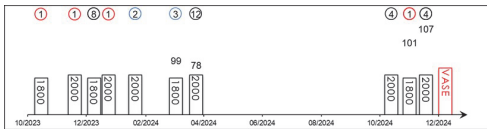

12 ↑ 安騁 H452

ENSUED (USA) 4 b g

Lemon Drop Kid (USA) - Alluvial Gold (IRE) (Danehill Dancer (IRE))
Owner(s): Ada Wong Yin Man

蔡約翰 (中國香港)

J Size (HKG)

Win 4.0% Place 21.6%

麥道朗

J McDonald

Win 21.3% Place 44.7%

(8)

126 lb

[107]

Last Run Replay

HKG Career : 10 (4-1-1-2-2)	Right-handed: 11 (4-2-1-2-2)	Jockey : 0 (0-0-0-0-0)
Pre Import : 3 (0-1-1-1-0)	Sha Tin-Turf : 10 (4-1-1-2-2)	GF+ : 5 (2-0-1-1-1)
Lifetime : 13 (4-2-2-3-2)	Non-Turf : 2 (0-1-0-1-0)	Good : 6 (2-1-1-1-1)
2024/25 : 3 (1-0-0-2-0)	Distance : 0 (0-0-0-0-0)	Yielding : 0 (0-0-0-0-0)
G1 : 0 (0-0-0-0-0)	Course & Dist: 0 (0-0-0-0-0)	Soft/Hvy : 0 (0-0-0-0-0)
First Up : 4 (1-0-1-2-0)	2200-2800 : 0 (0-0-0-0-0)	HK$: 12,071,690
G1 win : Nil		

Pos	Date	Perf Rating	Race Category & Name	Track	Dist/Course/Going	Wt	Jockey	Draw	Race Sectional Time	Race Time	Horse Final	Position in Running	Finish	Odds	Winner/Second
1/14	15/10/23	-	Cl.3 hcp	ST, HKG	1800 RH G	123	Z Purton	11	23.21 24.45 23.35	1:48.83	23.11	6 5 2	1 1/2	7.8	Snaffles
1/13	19/11/23	-	Cl.3 hcp	ST, HKG	2000 RH GF	126	B Avdulla	12	23.69 24.25 23.88	2:00.93	23.40	6 5 6	1 N	4.8	Packing Hurricane
8/14	10/12/23	-	Cl.3 hcp	ST, HKG	1800 RH G	133	B Avdulla	2	23.68 24.18 23.77	1:48.90	24.81	5 8 9	8 3/4	2.7F	C P Brave
1/10	23/12/23	-	Cl.2 hcp	ST, HKG	2000 RH G	115	K Teetan	9	24.20 24.04 24.11	2:01.77	23.91	4 4 3	1 3/4	2.7F	Five G Patch
2/14	21/1/24	-	Cl.2 hcp	ST, HKG	2000 RH G	131	K Teetan	4	25.11 23.61 23.35	2:02.34	23.17	4 3 3	2 N	2.9F	Natural Storm
3/14	3/3/24	99	Hong Kong Classic Cup - 4yo	ST, HKG	1800 RH G	126	R Moore	12	23.79 24.40 23.21	1:47.73	23.49	3 2 4	3 2-3/4	7.9	Helios Express
12/14	24/3/24	78	BMW Hong Kong Derby - 4yo	ST, HKG	2000 RH GF	126	R Moore	12	23.32 22.94 24.14	1:59.85	24.98	5 5 11	12 16-1/2	6.8	Massive Sovereign
4/9	13/10/24	-	Cl.3 hcp	ST, HKG	2000 RH GF	135	Z Purton	5	24.40 23.27 23.18	2:01.44	23.14	4 4 3	4 1/2	2.3F	Winning Dragon
1/14	3/11/24	101	G3 Sa Sa Ladies' Purse - hcp	ST, HKG	1800 RH GF	115	K Teetan	13	23.53 22.93 23.20	1:46.41	22.96	4 5 5	1 3/4	11	La City Blanche
4/11	17/11/24	107	G2 BOCHK Jockey Club Cup	ST, HKG	2000 RH G	123	K Teetan	11	23.27 23.45 23.72	1:59.70	24.01	5 6 8	4 1/2	11	Romantic Warrior
	8/12/24		G1 LONGINES Hong Kong Vase	ST, HKG	2400 RH	126	J McDonald	8							

Won his Hong Kong debut over 1800m before winning over 2000m in his next start. Further improved this season, scoring in the Sa Sa Ladies' Purse two starts back before finishing 4th behind Romantic Warrior in the BOCHK Jockey Club Cup latest. Races midfield but can also sit prominent, best form seen so far on good or good to firm ground. Running Style:

13 橡木城 (H/SR/TT)

STELLENBOSCH (JPN) 3 b f

Epiphaneia (JPN) - Bloukrans (JPN) (Rulership (JPN))
Owner(s): Katsumi Yoshida

國枝榮 (日本)

S Kunieda (JPN)

Win - Place -

莫雷拉

J Moreira

Win - Place -

(13)

117 lb

[114]