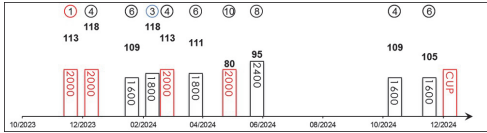

3 ↑ 直線力山 STRAIGHT ARRON (AUS) 6 b g (XB) G435
Fastnet Rock (AUS) - Imperial Lass (NZ) (Tavistock (NZ))
Owner(s): Karen Lo Ki Yan

姚本輝 (中國香港) P F Yiu (HKG) Win 7.4% Place 29.4%
艾道拿 B Avdulla Win 5.3% Place 19.7% (4) 126 lb [118]

HKG Career : 21 (4-0-1-5-11) Right-handed : 23 (5-1-2-5-10) Jockey : 3 (0-0-0-1-2)
Pre Import : 4 (2-1-1-0-0) Sha Tin-Turf : 20 (4-0-1-5-10) GF+ : 3 (2-0-0-1-0)
Lifetime : 25 (6-1-2-5-11) Non-Turf : 0 (0-0-0-0-0) Good : 17 (2-0-1-4-10)
2024/25 : 2 (0-0-0-1-1) Distance : 6 (1-0-1-2-2) Yielding : 1 (0-0-0-0-1)
G1 : 7 (0-0-0-3-4) Course & Dist: 5 (1-0-0-2-2) Soft/Hvy : 4 (2-1-1-0-0)
First Up : 5 (1-1-0-1-2) 1800-2200 : 11 (3-0-2-3-3) HK$: 17,655,650
G1 win : Nil

Table with columns: Pos, Date, Perf Rating, Race Category & Name, Track, Dist/Course/Going, Wt, Jockey, Draw Race Sectional Time, Race Time, Horse Final, Position in Running, Finish Odds, Winner/Second. Includes race results for 1/9, 4/11, 6/8, 3/14, 4/11, 6/16, 10/11, 8/8, 4/9, 6/9, 8/12/24.

Claimed the 2023 Queen Mother Memorial Cup and finished 4th in the Champions & Chater Cup before winning the Jockey Club Cup. Finished a brave 4th in the 2023 LONGINES Hong Kong Cup behind quality performers. Fourth first-up in the Sha Tin Trophy before finishing 6th in the BOCHK Private Wealth Jockey Club Mile last time out. No ground concerns and is capable at times. Strong closer. Running Style: [Horse icons]

4 鍵琴高奏 TASTIERA (JPN) 4 b c (XB/TT)
Satono Crown (JPN) - Partitura (JPN) (Manhattan Cafe (JPN))
Owner(s): Carrot Farm Co Ltd

堀宣行 (日本) N Hori (JPN) Win - Place -
連達文 D Lane Win - Place - (7) 126 lb [118]