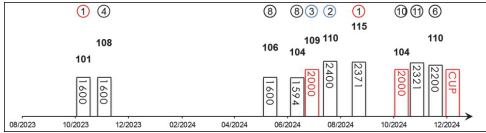

Last Run Replay

HKG Starts : 0 (0-0-0-0-0) Right-handed: 6 (0-1-1-0-4) Jockey : 9 (1-2-1-1-4)
Pre Import : 0 (0-0-0-0-0) Sha Tin-Turf : 0 (0-0-0-0-0) GF+ : 5 (1-0-1-1-3)
Lifetime : 15 (3-2-2-1-7) Non-Turf : 0 (0-0-0-0-0) Good : 4 (1-2-1-0-0)
2024 : 8 (1-1-1-0-5) Distance : 2 (0-0-1-0-1) Yielding : 0 (0-0-0-0-0)
G1 : 9 (1-1-1-1-5) Course & Dist: 0 (0-0-0-0-0) Soft/Hvy : 6 (1-0-1-0-4)
First Up : 3 (1-0-1-0-1) 1800-2200 : 3 (0-0-1-0-2) HK$: 5,255,610
G1 win : 2024 Yorkshire Oaks 2371m

Pos	Date	Perf Rating	Race Category & Name	Track	Dist/Course/Going	Wt	Jockey	Draw	Race	Sectional Time	Race Time	Horse Final	Position in Running	Finish	Odds	Winner/Second	
1/10	7/10/23	101	G3 Staffordtown Stud S. - 2yo fillies	CUR, IRE	1600 St	S	128 C Hayes	8	-	-	-	1:45.¹³	-	-	1^{2.5} 20/1 Kitty Rose		
4/14	3/11/23	108	G1 Breeders' Cup Juvenile Fillies Turf - 2yo SA, USA	USA	1600 LH	F	122 R Moore	5	24.⁷⁴	23.⁵¹	23.²⁶	1:34.⁴²	-	13	13	10 4^{1.3} 16.4 Hard to Justify	
8/15	12/5/24	106	G1 Poule d'Essai des Poulaches - 3yo fillies	LCH, FR	1600 RH	S	126 R Moore	8	-	23.¹⁶	22.⁰³	1:35.⁸⁹	33.¹³	-	6	7	8^{2.3} 13 Rouhiya
8/9	21/6/24	104	G1 Coronation S. - 3yo fillies	ASC, GB	1594 RH	GF	128 W Lordan	3	24.⁹⁰	24.²⁶	24.¹²	1:40.⁴⁸	24.⁵³	9	8	9 8^{6.3} 40/1 Porta Fortuna	
3/8	29/6/24	109	G1 Pretty Polly S. - f&m	CUR, IRE	2000 RH	YS	126 R Moore	5	-	-	-	2:10.⁹⁰	-	-	3^{4.3} 12/1 Bluestocking		
2/14	20/7/24	110	G1 Irish Oaks - 3yo fillies	CUR, IRE	2400 RH	G	128 R Moore	6	-	-	-	2:32.⁸¹	-	-	2^{0.8} 3/1F You Got To Me		
1/8	22/8/24	115	G1 Yorkshire Oaks - f&m	YOR, GB	2371 LH	GF	126 R Moore	3	-	-	-	2:28.⁷⁵	-	-	1^{0.8} 3/1F You Got To Me		
10/11	6/10/24	104	G1 P. de l'Opera - f&m	LCH, FR	2000 RH	VS	123 C Soumillon	9	-	24.³²	23.¹⁹	2:07.⁸⁵	35.⁰⁶	-	11	9	10^{6.3} 5.5 Friendly Soul
11/14	19/10/24	92	G1 British Champions Fillies & Mares S.	ASC, GB	2321 RH	S	127 R Moore	9	26.³⁸	24.⁷⁷	25.⁸⁸	2:29.⁵⁷	28.⁰¹	10	10	12^{11.6.5} 13/2 Kalpana	
6/12	2/11/24	110	G1 Breeders' Cup Filly & Mare Turf	DMR, USA	2200 LH	F	120 R Moore	6	24.⁸²	23.⁵¹	11.⁵⁴	2:14.³⁵	-	7	9	9 6³ 6.9 Moira	
	8/12/24		G1 LONGINES Hong Kong Cup	ST, HKG	2000 RH		119 R Moore	9									

Quality filly who was runner-up to You Got To Me in Irish Oaks before reversing placings with that rival in the Yorkshire Oaks earlier in the season. Then struck soft tracks at next two Group 1 assignments in France and England before doing best work late when 6th in the Breeders' Cup Filly and Mare Turf. Can Running Style: be bruck and usually waited with. Did win on a soft track early in career but preferred on good ground.

11 展翼遨飛
WINGSPAN (IRE) 3 b f
Dubawi (IRE) - Hydrangea (IRE) (Galileo (IRE))
Owner(s): Westerberg, Mrs J Magnier, M Tabor & D Smith

岳伯仁 (愛爾蘭) 羅敦 (3) 119 lb
A P O'Brien (IRE) **W Lordan**
Win - Place - Win - Place -