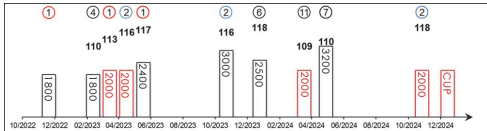

HKG Starts : 0 (0-0-0-0-0) Right-handed : 6 (1-2-0-0-3) Jockey : 1 (1-0-0-0-0)
Pre Import : 0 (0-0-0-0-0) Sha Tin-Turf : 0 (0-0-0-0-0) GF+ : 9 (3-2-0-1-3)
Lifetime : 10 (3-3-0-1-3) Non-Turf : 0 (0-0-0-0-0) Good : 0 (0-0-0-0-0)
2024 : 3 (0-1-0-0-2) Distance : 4 (1-2-0-0-1) Yielding : 1 (0-1-0-0-0)
G1 : 7 (1-3-0-0-3) Course & Dist: 0 (0-0-0-0-0) Soft/Hvy : 0 (0-0-0-0-0)
First Up : 6 (1-2-0-1-2) 1800-2200 : 6 (2-2-0-1-1) HK$: 34,794,000
G1 win : 2023 Tokyo Yushun (Japanese Derby) 2400m

Table with columns: Pos, Date, Perf Rating, Race Category & Name, Track, Dist/Course/Going, Wt, Jockey, Draw Race Sectional Time, Race Time, Horse Final, Position in Running, Finish Odds, Winner/Second. Includes race results for 1/16, 4/12, 1/10, 2/18, 1/18, 2/17, 6/16, 11/16, 7/17, 2/15, 8/12/24.

Raced handy and fought on well when runner-up to Do Deuce in Tenno Sho Autumn in October. That was his first run since April after finishing 7th in the Tenno Sho Spring. Japanese Derby winner last year and well tried over further but this could well be his ideal distance range. Generally races handy to the pace. Placed only start on yielding ground and is still open to his fair share of improvement. Running Style: [Horse icons]

5 奇力駒 CALIF (GER) 5 b/br g (B/XB)
Areion (GER) - Cherry Danon (IRE) (Rock Of Gibraltar (IRE))
Owner(s): Victorious Racing

雷拿及雷恩 (法國) C & Y Lerner (FR) Win - Place -
范以誠 A De Vries Win - Place - (8) 126 lb [117]