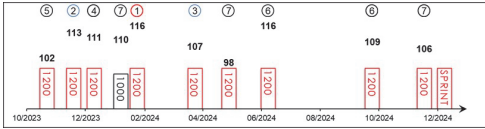

Last Run Replay

杉山晴紀 (日本) H Sugiyama (JPN) Win - Place -
西村淳也 (9) A Nishimura Win - Place - 126 lb [116]

HKG Starts : 0 (0-0-0-0) Right-handed : 9 (3-4-0-1) Jockey : 4 (2-1-0-0-1)
Pre Import : 0 (0-0-0-0) Sha Tin-Turf : 0 (0-0-0-0) GF+ : 7 (2-3-1-1-0)
Lifetime : 13 (4-4-1-2-2) Non-Turf : 4 (1-1-0-1-1) Good : 0 (0-0-0-0-0)
2024 : 3 (2-0-0-0-1) Distance : 6 (3-2-0-0-1) Yielding : 1 (0-0-0-0-1)
G1 : 2 (1-0-0-0-1) Course & Dist: 0 (0-0-0-0-0) Soft/Hvy : 1 (1-0-0-0-0)
First Up : 6 (2-1-1-1-1) 1000-1200 : 6 (3-2-0-0-1) HK$: 15,568,610
G1 win : 2024 Sprinters S. 1200m

Table with columns: Pos, Date, Perf Rating, Race Category & Name, Track, Dist/Course/Going, Wt, Jockey, Draw, Race Sectional Time, Race Time, Horse Final, Position in Running, Finish, Odds, Winner/Second. Includes race results for Lugal and other horses.

Smashing Sprinters Stakes last September over Toshin Macau when returning following a setback. Serious talent who shouldn't be underestimated. Two runs ago finished 10th on rain-affected ground in last March's Takamatsunomiya Kinen after winning the Silk Road Stakes on sounder surface. Races prominently. Preferred on good-firm ground but did win on a soft rated track last year.

4 維港智能 G404 (CP/TT)
VICTOR THE WINNER (AUS) 6 b/br g
Tornado (IRE) - Noetic (AUS) (Cape Cross (IRE))
Owner(s): Chu Yun Lau